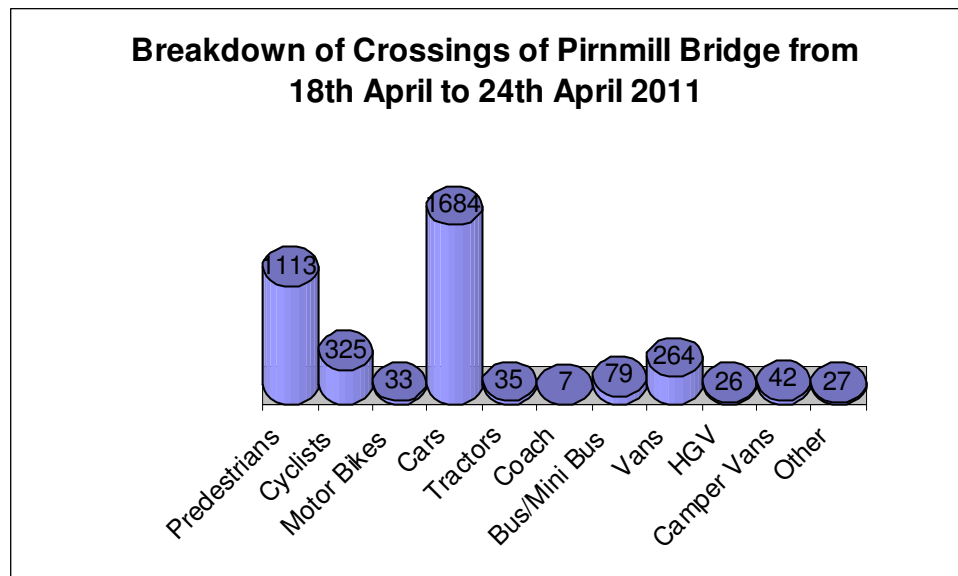

Results from Pirnmill Bridge traffic survey:

The survey was carried out by many of the Pirnmill residents taking it in turns over the 7 days and all were very keen to take part.

They also noted any incidents involving parking which restricted the view across the bridge plus any near misses involving pedestrians.

Lizzie Adam did a great job in organising it and compiling the calculations and charts.

Summary information for charts are:

Pedestrians	1113
Cyclists	325
Motor Bikes	33
Cars	1684
Tractors	35
Coach	7
Bus/Mini Bus	79
Vans	264
HGV	26
Camper Vans	42
Other	27